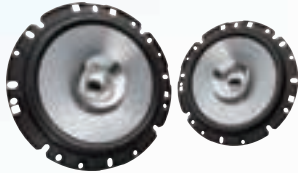

KFC-E1754C

170mm Dual Cone Speaker

PEAK POWER	180w
RATED POWER	4ohms 35W

KFC-E1354C

130mm Dual Cone Speaker

PEAK POWER	140w
RATED POWER	4ohms 28W

KFC-E1054C

100mm Dual Cone Speaker

PEAK POWER	110w
RATED POWER	4ohms 20W