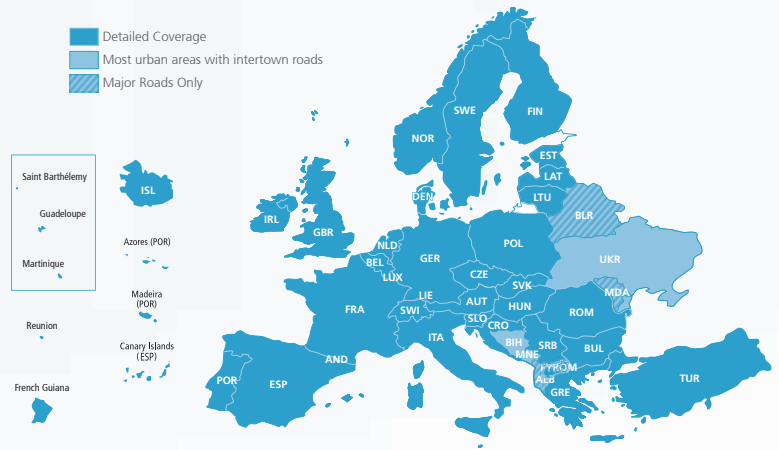

## MAP DATA COVERAGE

Don't get lost using old map data, keep up to date and download the latest maps online to an SD card or USB memory and upload to your navigation system. Map coverage includes Andorra, Austria, Belgium, Croatia, The Czech Republic, Denmark, Estonia, Finland, France, Germany, Gibraltar, Greece, Hungary, Iceland, Italy, Kosovo, Latvia, Lithuania, Liechtenstein, Luxembourg, Monaco, Montenegro, The Netherlands, Norway, Poland, Portugal, The Republic of Ireland, The Republic of Macedonia, San Marino, Serbia, Slovakia, Slovenia, Spain, Sweden, Switzerland, Turkey, Ukraine, the Vatican City and the UK.