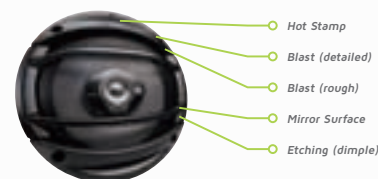

Model	Size	Peak Power	Rated Power	Sensitivity	Impedance	Frequency Response	Magnet Weight	Mounting Depth
KFC-M6944A	6"x9"	450W	4ohms 110W	87dB/W/m	4 ohms	63Hz - 20kHz	330g	78mm
KFC-M6934A	6"x9"	360W	4ohms 80W	88.5dB/W/m	4 ohms	63Hz - 20kHz	290g	78mm
KFC-M1634A	160mm	270W	4ohms 60W	87dB/W/m	4 ohms	90Hz - 21kHz	220g	45.5mm
KFC-E1764	170mm	200W	4ohms 35W	92dB/W/m	4 ohms	30Hz - 22kHz	150g	44.5mm
KFC-E1364	130mm	150W	4ohms 28W	91dB/W/m	4 ohms	40Hz - 22kHz	125g	44.6mm
KFC-E1064	100mm	120W	4ohms 20W	90dB/W/m	4 ohms	45Hz - 22kHz	100g	41.9mm
KFC-E1754	170mm	180W	4ohms 35W	92dB/W/m	4 ohms	30Hz - 20kHz	150g	44.5mm
KFC-E1354	130mm	140W	4ohms 28W	91dB/W/m	4 ohms	40Hz - 20kHz	125g	44.6mm
KFC-E1054	100mm	110W	4ohms 20W	90dB/W/m	4 ohms	45Hz - 20kHz	100g	41.9mm