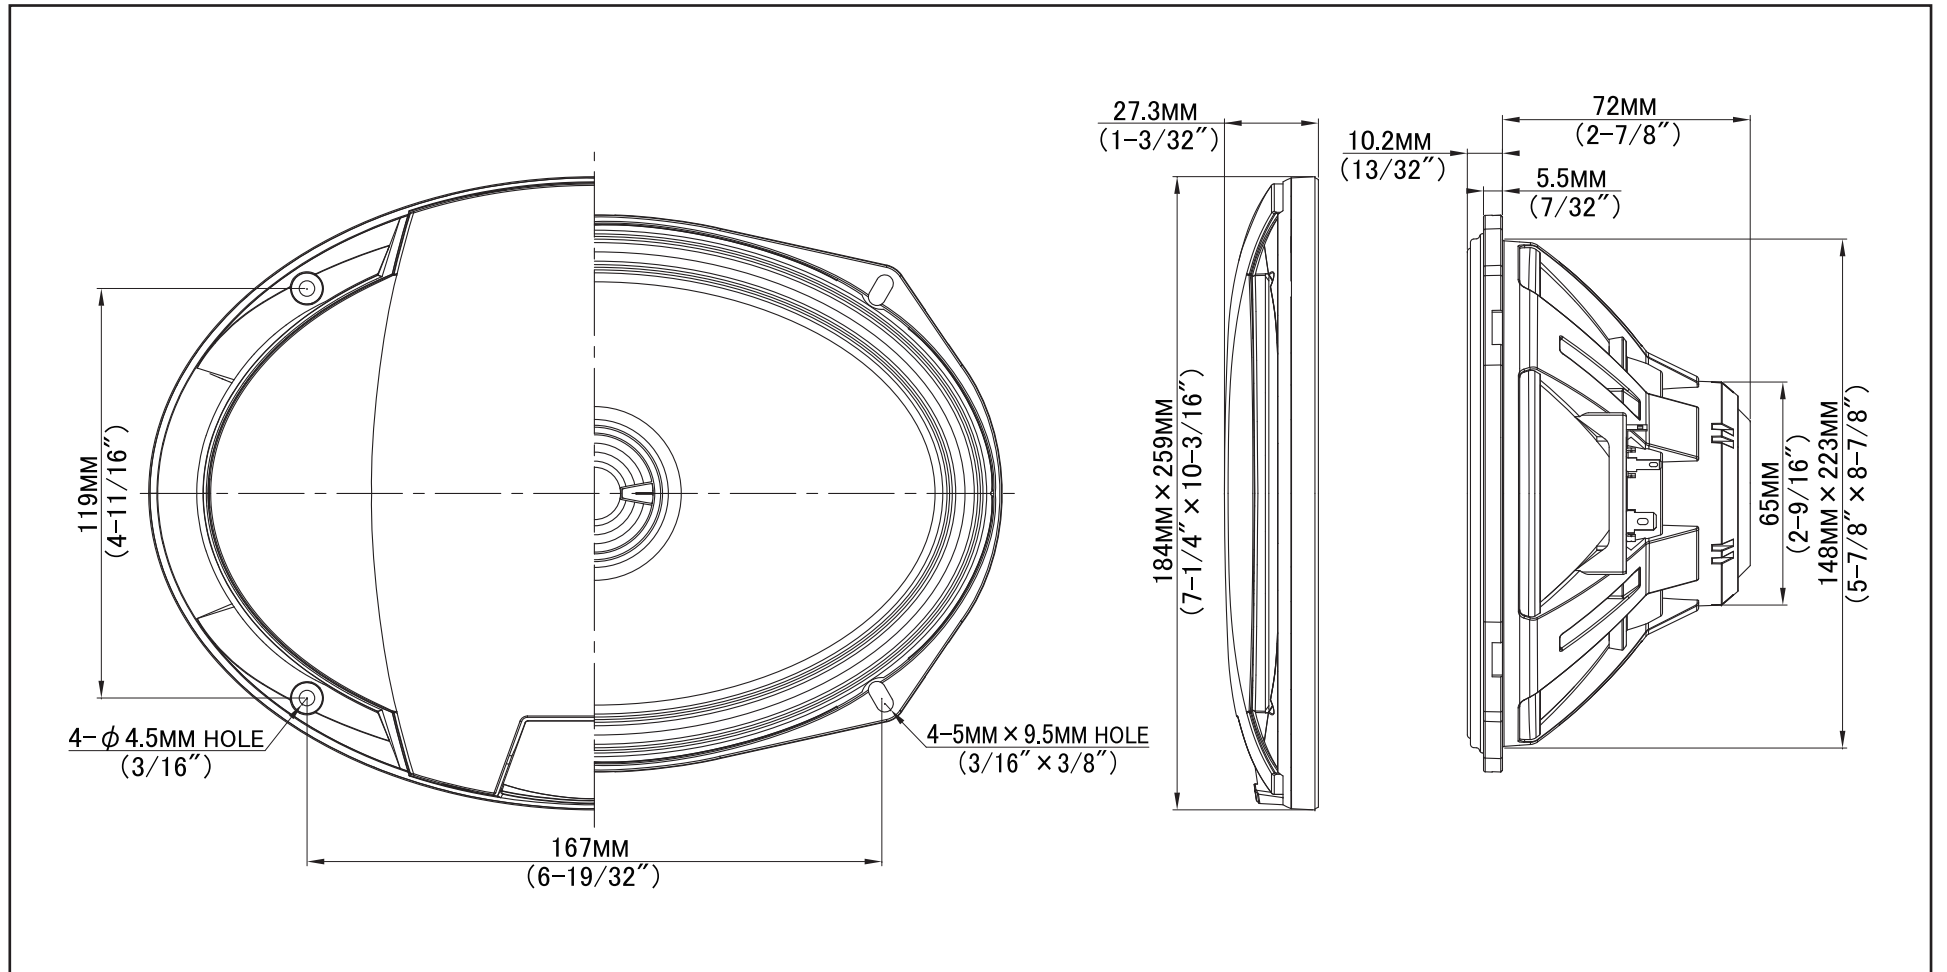

■CONTENTS ■CONTENU

■INSTALLATION ■INSTALLATION

■EXTERNAL DIMENSIONS ■DIMENSIONS EXTERNES

SPR-69

MADE IN CHINA FABRIQUE EN CHINE
DESIGNED IN USA CONÇU AUX ETATS-UNIS

1 PAIR  