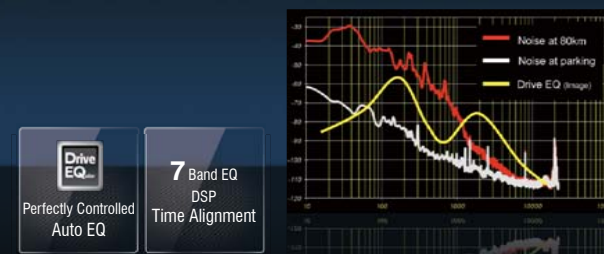

Mirroring". A New Degree of Smartphone Connectivity.

Android True Mirroring

The required accessories for Android Smartphone.
*In case of Samsung Galaxy S4 and S3.

- 1 Samsung MHL 11pin to 5pin Adapter. *Only Galaxy requires this adapter.
- 2 Kenwood MHL - HDMI Cable KCA-MH100 Transfer Audio / Video & Charging

Receiver DDX is a Cutting Edge for an Advanced Feature Package.

Perfectly Controlled EQ, Kenwood Drive EQ automatically adjusts 7band EQ parameters and creates an ideal listening environment while driving.