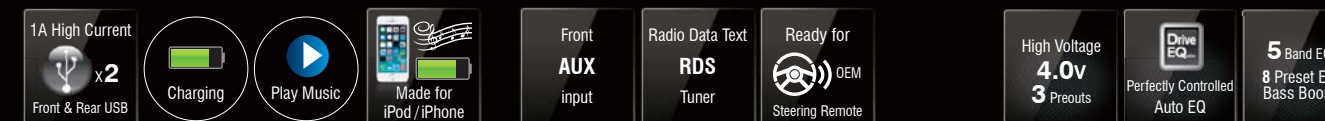

Dedicated Audio Key
Folder Up & Down Key

KDC-X700BT and KDC-X400, Common Features
Dual USB, Maximum Connectivity.