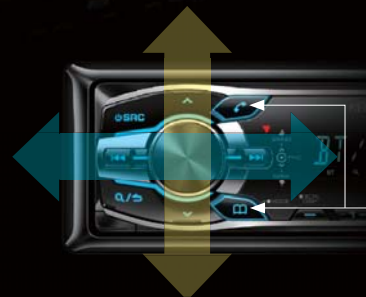

Designed for Smartphone Users