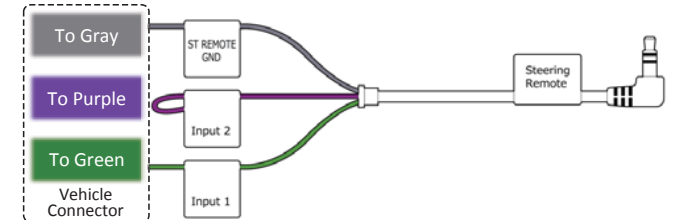

*Location of Steering Remote Connector

If the vehicle is equipped with an OEM steering remote controller, the steering remote connector is commonly located in the console.

*How to view Steering Remote Connector

All steering wheel remote controls above are vehicle side connectors and drawn from the side. (view indicated by arrow)

*Steering Remote Cable (included in the unit)

- 1) Look for a steering remote connector that is the same shape as in the image above in the console.
- 2) Connect "Input 1", "Input 2" and "ST REMOTE GND" to the pins shown in matching colors on the above list of connectors.

How to open the steering remote control screen

How to synchronize the commands

ex) DNN9350BT

- 1 Press this icon.
- 2 Press "SETUP"
- 3 Select "System"
- 4 Select "User Interface"
- 5 Select "Steering Remote Controller"