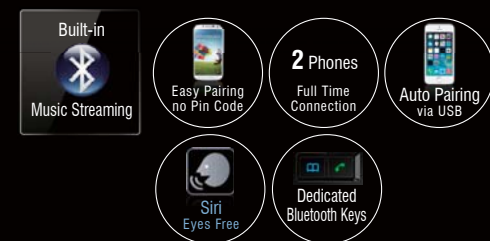

Dual Din Audio "DPX" Series

Built-in Bluetooth, Dual Din USB & CD Receiver
DPX-U5130BT

Non Bluetooth Version is also available
DPX-U5130

Beautiful Design, Advanced Technologies Inside.

The Common Features.