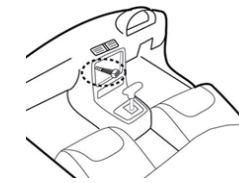

*Location of Steering Remote Connector

If the vehicle is equipped with an OEM steering remote controller, the steering remote connector is commonly located in the console.

*How to view Steering Remote Connector