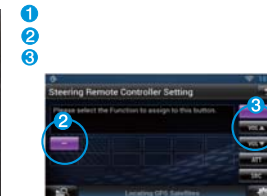

*Location of Steering Remote Connector

If the vehicle is equipped with an OEM steering remote controller, the steering remote connector is commonly located in the console.

*How to view Steering Remote Connector

All steering wheel remote controls above are vehicle side connectors and drawn from the side. (view indicated by arrow)

*Steering Remote Cable (included in the unit)

- 1) Look for a steering remote connector that is the same shape as in the image above in the console.
- 2) Connect "Input 1", "Input 2" and "ST REMOTE GND" to the pins shown in matching colors on the above list of connectors.

How to open the steering remote control screen

How to synchronize the commands

ex) DNN9350BT

- 1 Press this icon.
- 2 Press "SETUP"
- 3 Select "System"
- 4 Select "User Interface"
- 5 Select "Steering Remote Controller"