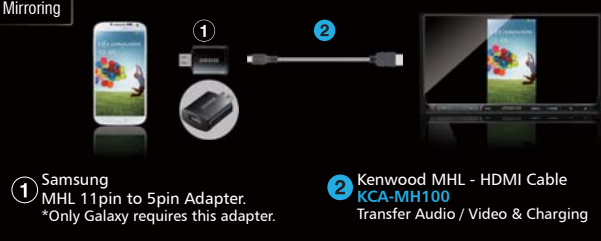

The required accessories for Android Smartphone.

*In case of Samsung Galaxy S4 and S3.