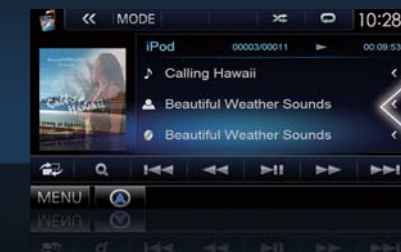

Receiver DDX is a Cutting Edge for an Advanced Feature Package.

Perfectly Controlled EQ, Kenwood Drive EQ automatically adjusts 7band EQ parameters and creates an ideal listening environment while driving.

Normal Control Mode.

Easy Control Mode.

AV Receiver
DDX3035

Made for iPhone, iPod. (Music Playback)
Non-Bluetooth Version of DDX3035BT

6.1 inch
LED
Wide VGA Screen

Direct OEM
Steering Remote

High Voltage
4.0v
3 Preouts