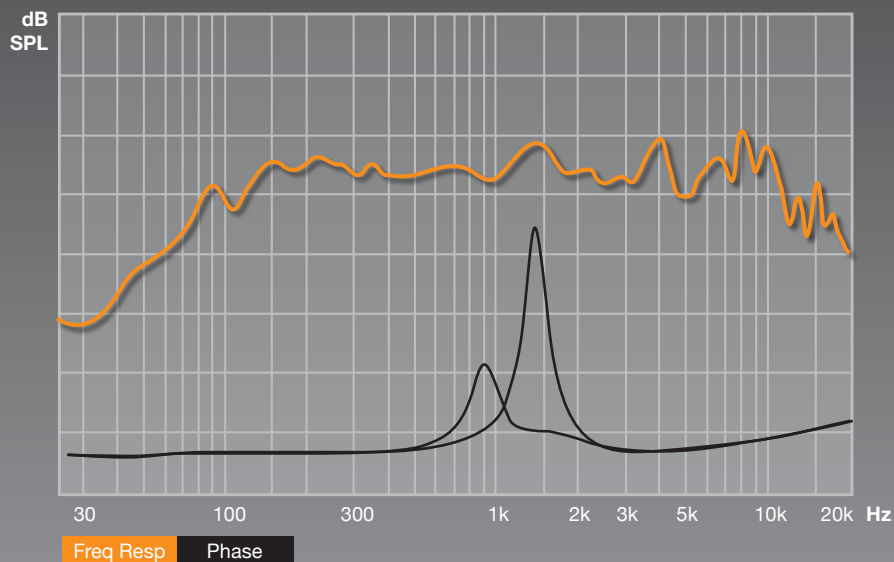

CADENCE

CVL
EURO SERIES

CVL-64MBX

6.5 in

TS PARAMETERS

| | |
|-----------------------|---------------------|
| FMS: 147.9 Hz | BL: 6.1 |
| QMS: 5.81 | SPL: 99 dB |
| QES: 0.88 | VAS: 2.4 l |
| QTS: 0.76 | RE: 3.0 Ohm |
| RES: 12.5 Ohm | RP: 8.1 Ohm |
| RMS: 1.9 kg/s | LP: 3.0 mH |
| CMS: 0.10 mm/N | CP: 869.0 uF |
| MMS: 11.8 gr | LE: 0.3 mH |
| NREF: 0.86 % | |

4 Ohm 500 Watts

SPECIFICATIONS

Application: Mid - Base

Basket Type: Cast Aluminum

Dust Cap: CNC Cast Aluminum Bullet

Surround Style: Accordion

Structure Weight: 70 oz.

2" High Power Voice Coil

Impedance: 4 Ohm

RMS / Peak Watts: 250 / 500

Frequency Response: 90Hz - 9KHz

SPL @ 1w/1m: 99dB

Cadence Acoustics

6519 Highway 9 North • Howell, NJ 07731
800.477.2328 • 732.370.5400 • fax: 732.370.5553 • www.cadencesound.com